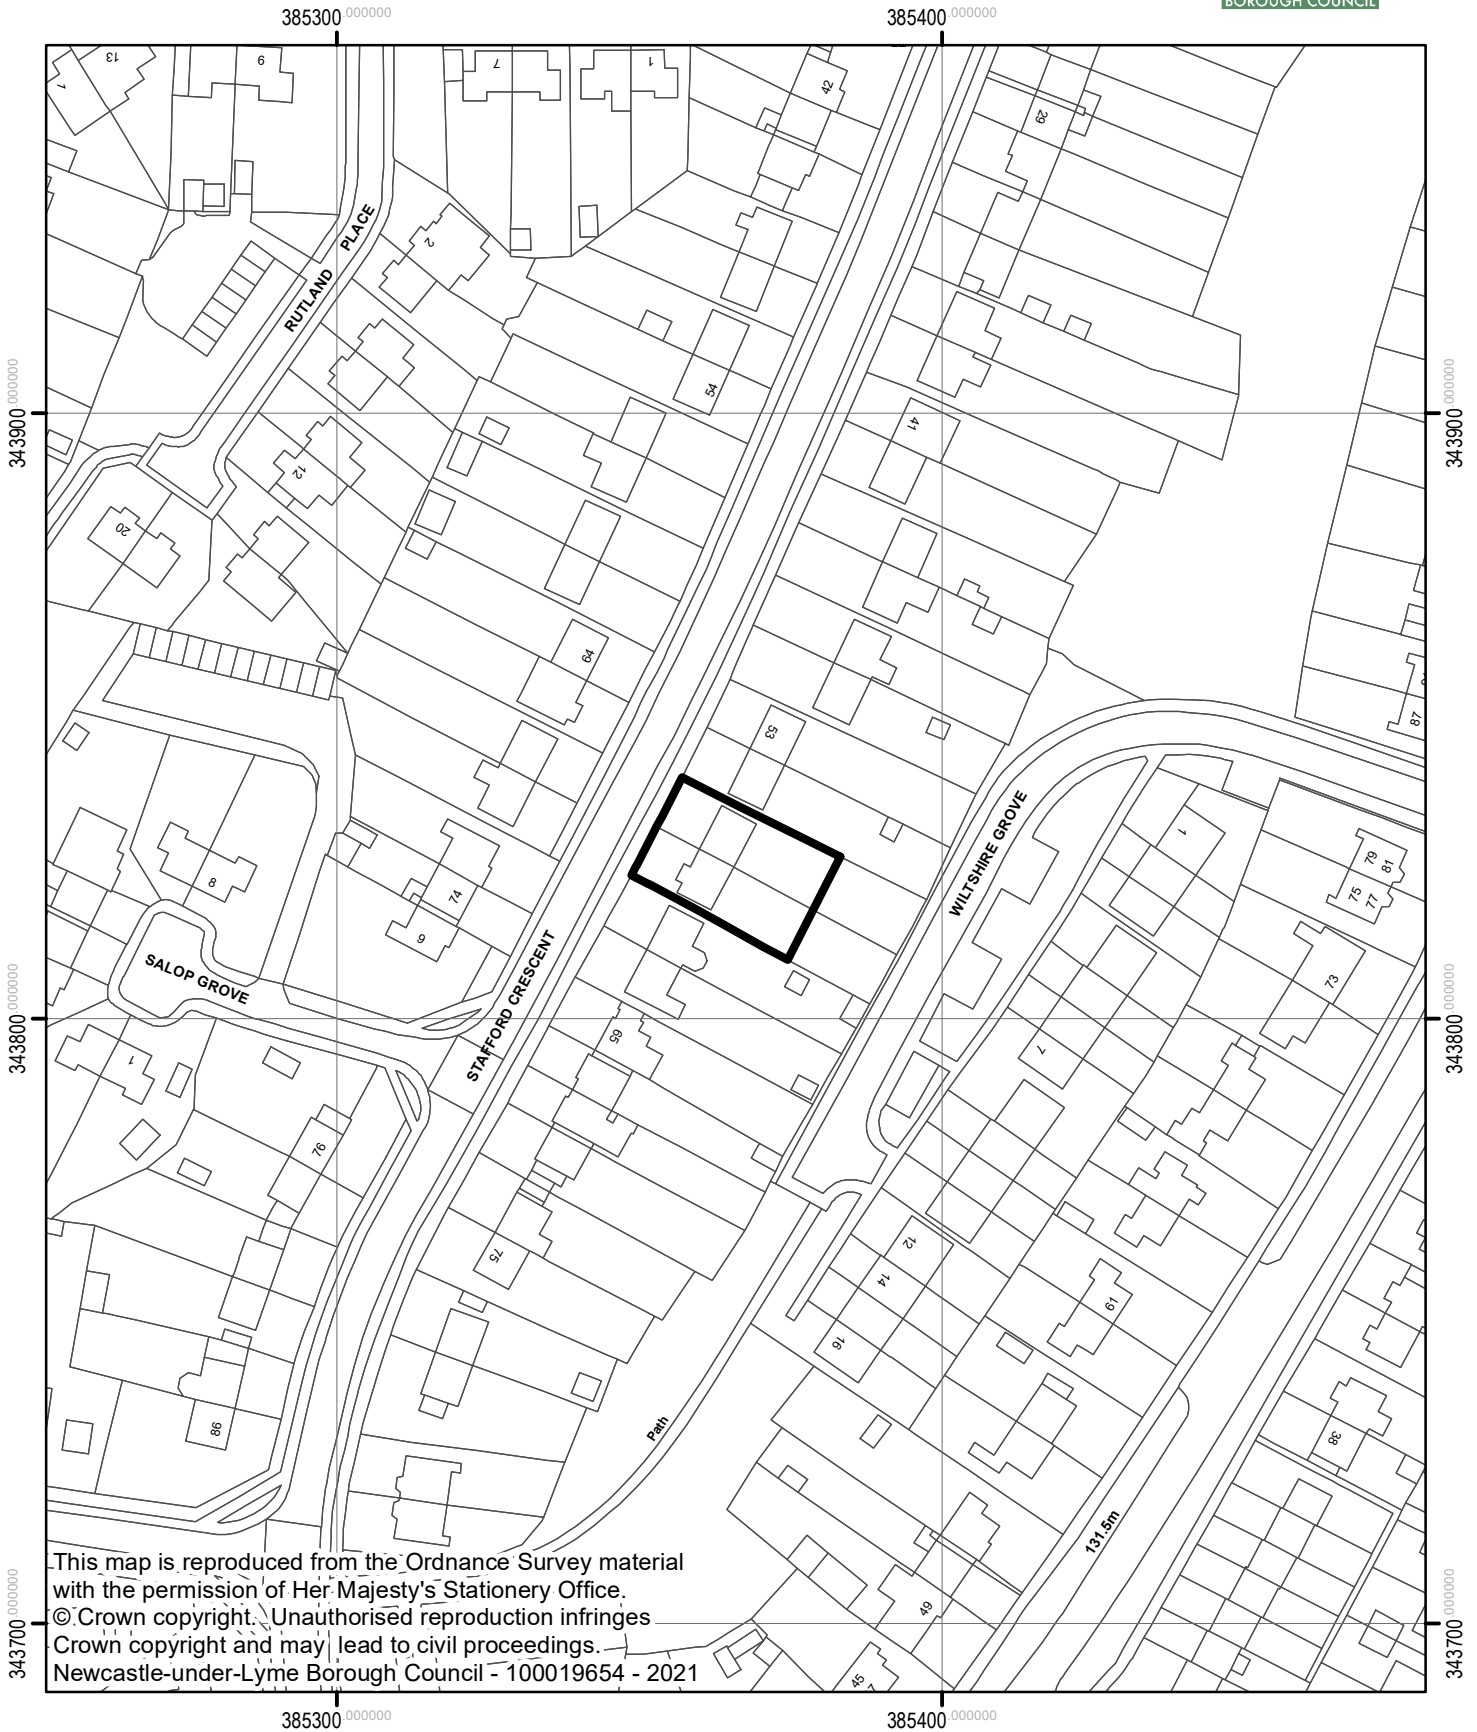

22/00350/FUL
57 Stafford Crescent, Clayton,
Newcastle-under-Lyme, ST5 3DZ

Newcastle Borough Council

1:1,250